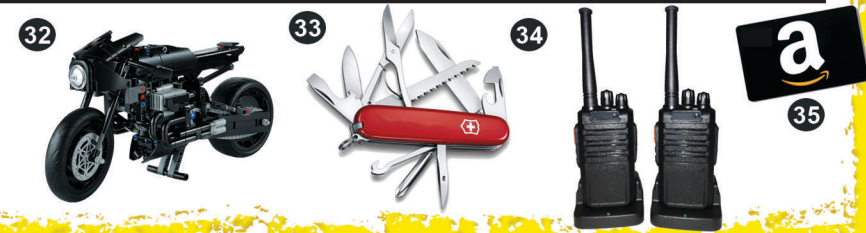

\$2,050
LEVEL 10

- 40 - LEGO Friends Castle Bed and Breakfast
- 41 - SkullCandy Wireless Earbuds
- 42 - Foldable Drone
- 43 - \$75 Amazon Card

\$1,700
LEVEL 9

- 36 - Youth Pickle Ball Set
- 37 - HEXBUG BattleBots Arena Bite Force & Blacksmith
- 38 - The North Face Stalwart Backpack
- 39 - \$50 Amazon Card

\$1,150
LEVEL 8

- 32 - LEGO Batman - Batcycle
- 33 - Swiss Army Fieldmaster Knife
- 34 - Walkie Talkie Set w/ Rechargeable Batteries
- 35 - \$35 Amazon Card

Descriptions of Prizes available at www.kellerprizeprogram.com